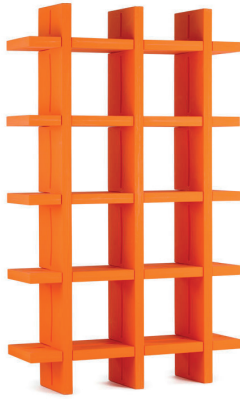

Material: Polyethylene.

Dimensions: 184 x 40 h 184 cm

Weight: 64 Kg

Packaging two boxes:

42 x 64 x 186 cm

42 x 64 x 186 cm

Packaging volume: 0,5 m³

DIMENSIONS (cm)																											
CODE	<p>SD BKC184 standard</p> <p>SL BKC184 lacquered</p>																										
COLOURS	<table style="width: 100%; border: none;"> <thead> <tr> <th style="text-align: left; border: none;">STANDARD</th> <th style="text-align: left; border: none;">LACQUERED (code GLOSSY/MATT)</th> </tr> </thead> <tbody> <tr> <td style="border: none;">○ MILKY WHITE (code FT)</td> <td style="border: none;">○ ABSOLUTE WHITE (code QA/MF)</td> </tr> <tr> <td style="border: none;">● JET BLACK (code FH)</td> <td style="border: none;">● GLAMOUR BLACK (code QH/MI)</td> </tr> <tr> <td style="border: none;">● ELEPHANT GREY (code FG)</td> <td style="border: none;">● VANITY GREY (code QG/MK)</td> </tr> <tr> <td style="border: none;">● CHOCOLATE BROWN (code FE)</td> <td style="border: none;">● CHARMING IVORY (code Q2/M3)</td> </tr> <tr> <td style="border: none;">● ARGIL GREY (code FJ)</td> <td style="border: none;">● SUPREME RED (code QD/MN)</td> </tr> <tr> <td style="border: none;">● DOVE GREY (code FP)</td> <td style="border: none;">● METALLIC GOLD (code QO/MZ)</td> </tr> <tr> <td style="border: none;">● POWDER BLUE (code FL)</td> <td style="border: none;">● METALLIC SILVER (code QM/MY)</td> </tr> <tr> <td style="border: none;">● MALVA GREEN (code FV)</td> <td style="border: none;">● METALLIC COPPER (code Q4/M5)</td> </tr> <tr> <td style="border: none;">● LIME GREEN (code FR)</td> <td></td> </tr> <tr> <td style="border: none;">● SAFFRON YELLOW (code FC)</td> <td></td> </tr> <tr> <td style="border: none;">● FLAME RED (code FD)</td> <td></td> </tr> <tr> <td style="border: none;">● SWEET FUCHSIA (code FU)</td> <td></td> </tr> </tbody> </table>	STANDARD	LACQUERED (code GLOSSY/MATT)	○ MILKY WHITE (code FT)	○ ABSOLUTE WHITE (code QA/MF)	● JET BLACK (code FH)	● GLAMOUR BLACK (code QH/MI)	● ELEPHANT GREY (code FG)	● VANITY GREY (code QG/MK)	● CHOCOLATE BROWN (code FE)	● CHARMING IVORY (code Q2/M3)	● ARGIL GREY (code FJ)	● SUPREME RED (code QD/MN)	● DOVE GREY (code FP)	● METALLIC GOLD (code QO/MZ)	● POWDER BLUE (code FL)	● METALLIC SILVER (code QM/MY)	● MALVA GREEN (code FV)	● METALLIC COPPER (code Q4/M5)	● LIME GREEN (code FR)		● SAFFRON YELLOW (code FC)		● FLAME RED (code FD)		● SWEET FUCHSIA (code FU)	
STANDARD	LACQUERED (code GLOSSY/MATT)																										
○ MILKY WHITE (code FT)	○ ABSOLUTE WHITE (code QA/MF)																										
● JET BLACK (code FH)	● GLAMOUR BLACK (code QH/MI)																										
● ELEPHANT GREY (code FG)	● VANITY GREY (code QG/MK)																										
● CHOCOLATE BROWN (code FE)	● CHARMING IVORY (code Q2/M3)																										
● ARGIL GREY (code FJ)	● SUPREME RED (code QD/MN)																										
● DOVE GREY (code FP)	● METALLIC GOLD (code QO/MZ)																										
● POWDER BLUE (code FL)	● METALLIC SILVER (code QM/MY)																										
● MALVA GREEN (code FV)	● METALLIC COPPER (code Q4/M5)																										
● LIME GREEN (code FR)																											
● SAFFRON YELLOW (code FC)																											
● FLAME RED (code FD)																											
● SWEET FUCHSIA (code FU)																											