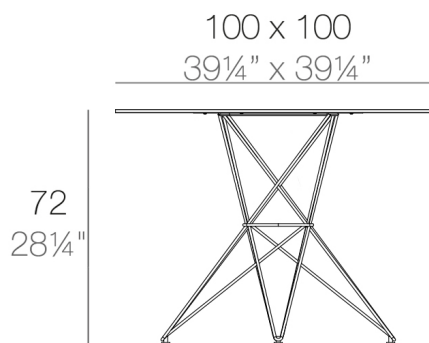

Peso

12 Kg

FAZ Mesa Inox 100x100
FAZ Dinning Table Stainless
Base 39 1/4"x 39 1/4"

Acabados

BASIC

Ref. 54060C

Resina de polietileno acabado mate.

COLOR