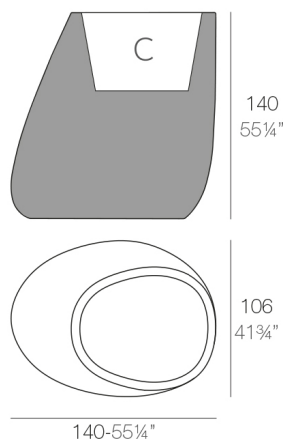

### Peso

42 Kg

STONE Macetero XL C = 90 x 72 x 62 cm  
STONE Planter XL C = 35 1/2" x 28 1/4" x 24 1/2"