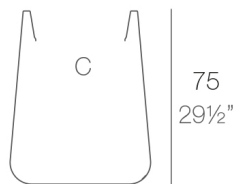

Peso

8.3 Kg

Ø61 - Ø24"

ULM redonda alta Ø61 cm
ULM round high Ø24"

C = Ø44 x 75 cm
C = Ø17 1/4" x 29 1/2"

Acabados

SIMPLE

Ref. 42215