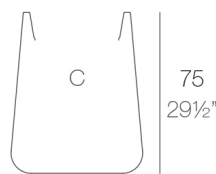

Peso

9 Kg

61x61
24 1/4" x 24 1/4"

ULM cuadrada alta 61 cm
ULM square high 24 1/4"

C = 44 x 44 x 75 cm
C = 17 1/4" x 17 1/4" x 29 1/2"

Acabados

SIMPLE

Ref. 42212