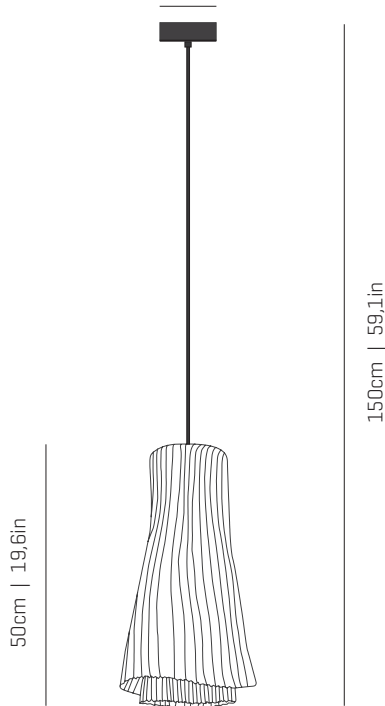

a

by arturo alvarez

tempo collection OUTDOOR

EXT

Ø12xh2,4cm | 4,7xh0,9 in

Ø25x23cm | 9.8x9in

ref. TEAN04-EXT

TEAN04-EXT

TECHNICAL DATA OUTDOOR

DESCRIPCIÓN TÉCNICA EXTERIOR

Standards tested | Normas ensayadas

EN 60598

EN 60529

Degree IP | Grado IP

IP64

CANOPY | FLORÓN