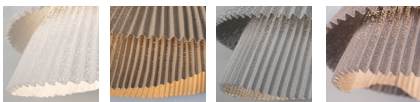

TEVIO4-EXT

MATERIALS & COMPONENTS | MATERIALES & COMPONENTES

LAMP SHADE | TULIPA

Painted stainless steel | One color to choose
Acero inoxidable pintado | Un color a elegir

BL

BE

G

T