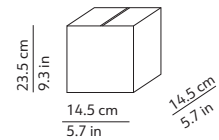

CODES AND DIMENSIONS / CODICI E DIMENSIONI

K2291059N
K2291059O
K2291059R

PACKAGING / IMBALLO

Diffuser
Volume: 0.011 m³ / 0.380 ft³
Gross weight: 0.86 kg / 1.89 lbs

Structure
Volume: 0.005 m³ / 0.174 ft³
Gross weight: 0.42 kg / 0.92 lbs