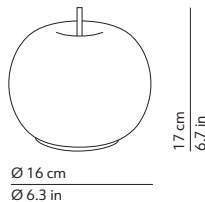

CODES AND DIMENSIONS / CODICI E DIMENSIONI

K2291059N
K2291059O
K2291059R

PACKAGING / IMBALLO

Diffuser
Volume: 0.011 m³ / 0.380 ft³
Gross weight: 0.86 kg / 1.89 lbs

Structure
Volume: 0.005 m³ / 0.174 ft³
Gross weight: 0.42 kg / 0.92 lbs