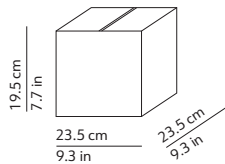

CODES AND DIMENSIONS / CODICI E DIMENSIONI

K2291059N
K2291059O
K2291059R

PACKAGING / IMBALLO

Diffuser
Volume: 0.011 m³ / 0.380 ft³
Gross weight: 0.86 kg / 1.89 lbs

Structure
Volume: 0.005 m³ / 0.174 ft³
Gross weight: 0.42 kg / 0.92 lbs