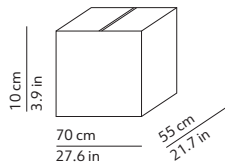

CODES AND DIMENSIONS / CODICI E DIMENSIONI

505424N

PACKAGING / IMBALLO

Volume: 0.039 m³ / 1.360 ft³
Gross weight: 2.50 kg / 5.51 lbs

MATERIALS AND FINISHINGS / MATERIALI E FINITURE

STRUCTURE / STRUTTURA

Black / Nero
 RAL 9005
 Matt / Opaco