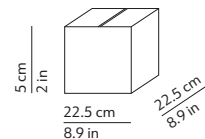

CODES AND DIMENSIONS / CODICI E DIMENSIONI

K350356B
K350356C
K350356O

PACKAGING / IMBALLO

Diffuser
Volume: 0.027 m³ / 0.968 ft³
Gross weight: 2.00 kg / 4.40 lbs

Structure
Volume: 0.003 m³ / 0.089 ft³
Gross weight: 1.50 kg / 3.30 lbs