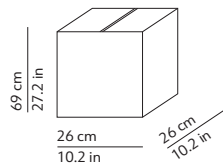

CODES AND DIMENSIONS / CODICI E DIMENSIONI

232135IPEU

PACKAGING / IMBALLO

Volume: 0.047 m³ / 1.647 ft³
Gross weight: 2.44 kg / 5.37 lbs

MATERIALS AND FINISHINGS / MATERIALI E FINITURE

DIFFUSER/ DIFFUSORE

○ White / Bianco
Shiny / Lucido