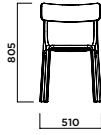

RUELLE VERANDA

h Shell

h Back

AL
Textured aluminum

2 PC

15 Kg / A= 59 cm / B= 52cm / h= 87cm