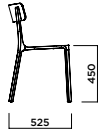

RUELLE VERANDA

h Shell

h Back

AL
Textured aluminum

2 PC

15 Kg / A= 59 cm / B= 52cm / h= 87cm