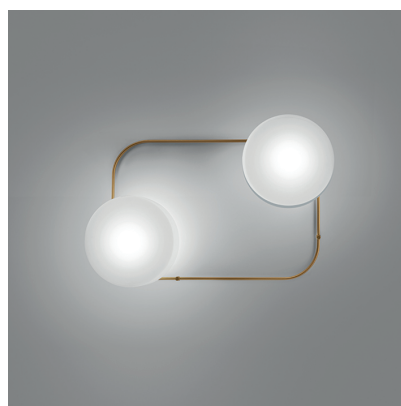

TIER

Design Debonademeo

TIER PL P

TIER PL P

DATOS TÉCNICOS:

| | | |
|----------------|-------|-----------------------|
| LED 2700K DIM2 | 1x12W | 220-240 V 50/60 Hz |
| LED 2700K DIM3 | 1x12W | 220-240 V 50/60 Hz |
| LED 3000K DIM2 | 1x12W | 220-240 V 50/60 Hz |
| LED 3000K DIM3 | 1x12W | 220-240 V 50/60 Hz |