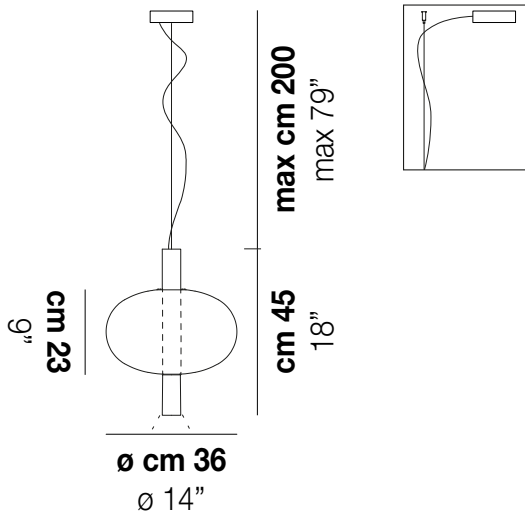

RIFLESSO

Design Chiaramonte & Marin

RIFLESSO SP 2L1

RIFLESSO SP 2L1

DATOS TÉCNICOS:

LED 2700K DIM2	1x9W+9W	220-240 V 50/60 Hz
LED 2700K DIM3	1x9W+9W	220-240 V 50/60 Hz
LED 3000K DIM2	1x9W+9W	220-240 V 50/60 Hz
LED 3000K DIM3	1x9W+9W	220-240 V 50/60 Hz

CERTIFICATIONS:

Led 2700 K 9W+9W 36V 2240 lm DIM2 Phase Cut
Led 2700 K 9W+9W 36V 2240 lm DIM3 0-10V, Push
Led 3000 K 9W+9W 36V 2240 lm DIM2 Phase Cut
Led 3000 K 9W+9W 36V 2240 lm DIM3 0-10V, Push

VOLUME	Mc 0,12
PESO BRUTO	Kg 7
PESO NETO	Kg 4,6