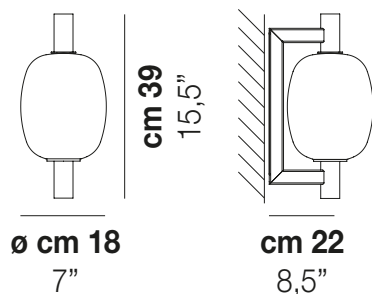

RIFLESSO

Design Chiaramonte & Marin

RIFLESSO AP P

RIFLESSO AP P

DATOS TÉCNICOS:

LED 2700K DIM2	1x12W	220-240 V 50/60 Hz
LED 2700K DIM3	1x12W	220-240 V 50/60 Hz
LED 3000K DIM2	1x12W	220-240 V 50/60 Hz
LED 3000K DIM3	1x12W	220-240 V 50/60 Hz

CERTIFICATIONS:

Led 2700 K 12 W 35 V 1500 lm DIM2 Phase Cut
Led 2700 K 12 W 35 V 1500 lm DIM3 0-10V, Push
Led 3000 K 12 W 35 V 1600 lm DIM2 Phase Cut
Led 3000 K 12 W 35 V 1600 lm DIM3 0-10V, Push

VOLUME	Mc 0,08
PESO BRUTO	Kg 3,5
PESO NETO	Kg 2,2