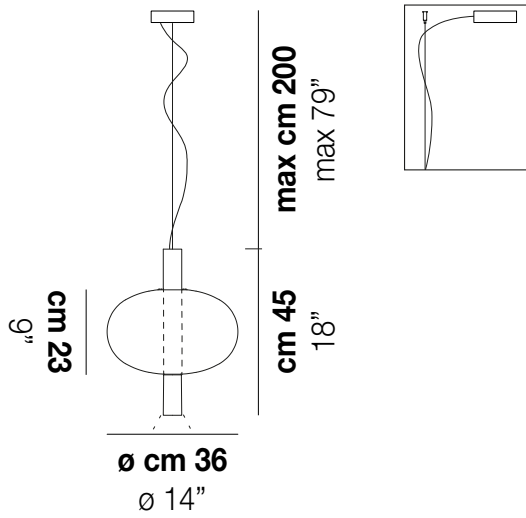

RIFLESSO

Design Chiaramonte & Marin

RIFLESSO SP 2L1

RIFLESSO SP 2L1

DATOS TÉCNICOS:

LED 2700K DIM2	1x9W+9W	220-240 V 50/60 Hz
LED 2700K DIM3	1x9W+9W	220-240 V 50/60 Hz
LED 3000K DIM2	1x9W+9W	220-240 V 50/60 Hz
LED 3000K DIM3	1x9W+9W	220-240 V 50/60 Hz

CERTIFICATIONS:

Led 2700 K 9W+9W 36V 2240 lm DIM2 Phase Cut
Led 2700 K 9W+9W 36V 2240 lm DIM3 0-10V, Push
Led 3000 K 9W+9W 36V 2240 lm DIM2 Phase Cut
Led 3000 K 9W+9W 36V 2240 lm DIM3 0-10V, Push

VOLUME	Mc 0,12
PESO BRUTO	Kg 7
PESO NETO	Kg 4,6