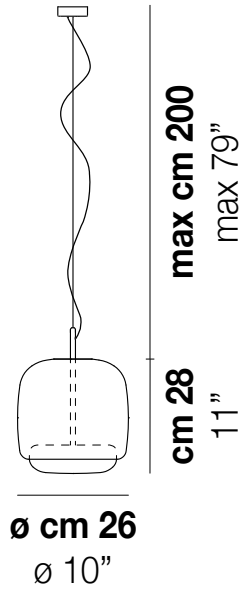

JUBE

Design Favaretto&Partners

JUBE SP P

JUBE SP P

DATOS TÉCNICOS:

LED 2700K DIM2	1x13W	220-240 V 50/60 Hz
LED 2700K DIM3	1x13W	220-240 V 50/60 Hz
LED 3000K DIM2	1x13W	220-240 V 50/60 Hz
LED 3000K DIM3	1x13W	220-240 V 50/60 Hz

CERTIFICATIONS:

Led 2700 K 13 W 37 V 2000 lm DIM2 Phase Cut
Led 2700 K 13 W 37 V 2000 lm DIM3 0-10V, Push
Led 3000 K 13 W 37 V 2000 lm DIM2 Phase Cut
Led 3000 K 13 W 37 V 2000 lm DIM3 0-10V, Push

VOLUME	Mc 0,1
PESO BRUTO	Kg 5
PESO NETO	Kg 2