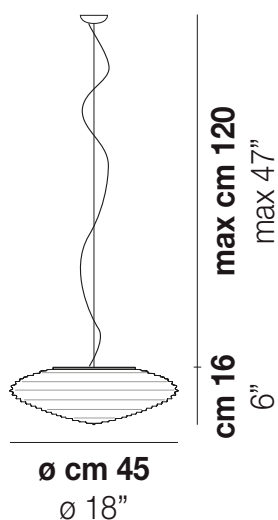

SPIRIT SP 45

DATOS TÉCNICOS:

CERTIFICATIONS:

FUENTES DE LUZ

LED	Power	Voltage	Frequency	Notes
E27	2x77w	220-240V	50/60 Hz	E27
LED G	1x19,5w	220-240V	50/60 Hz	LED 19,5W - (DRIVER INCLUDED) - 3000K - 2850 LUMENS - DIMMABLE
LED G	1x19,5w	220-240V	50/60 Hz	LED 19,5W - (DRIVER INCLUDED) - 3000K - 2850 LUMENS - DIMMABLE
LED J	1x10w	220-240V	50/60 Hz	LED 10W - 230 VOLT - 3000K - 1130 LUMENS - DIMMABLE
LED J	1x10w	220-240V	50/60 Hz	LED 10W - 230 VOLT - 3000K - 1130 LUMENS - DIMMABLE

VOLUME	Mc 0,13
PESO BRUTO	Kg 8
PESO NETO	Kg 5

download

ACABADO DEL DIFUSOR

BC/LU

CR/TR

ACABADO PARTES METÁLICAS

NI

OTRAS VERSIONES DISPONIBLES